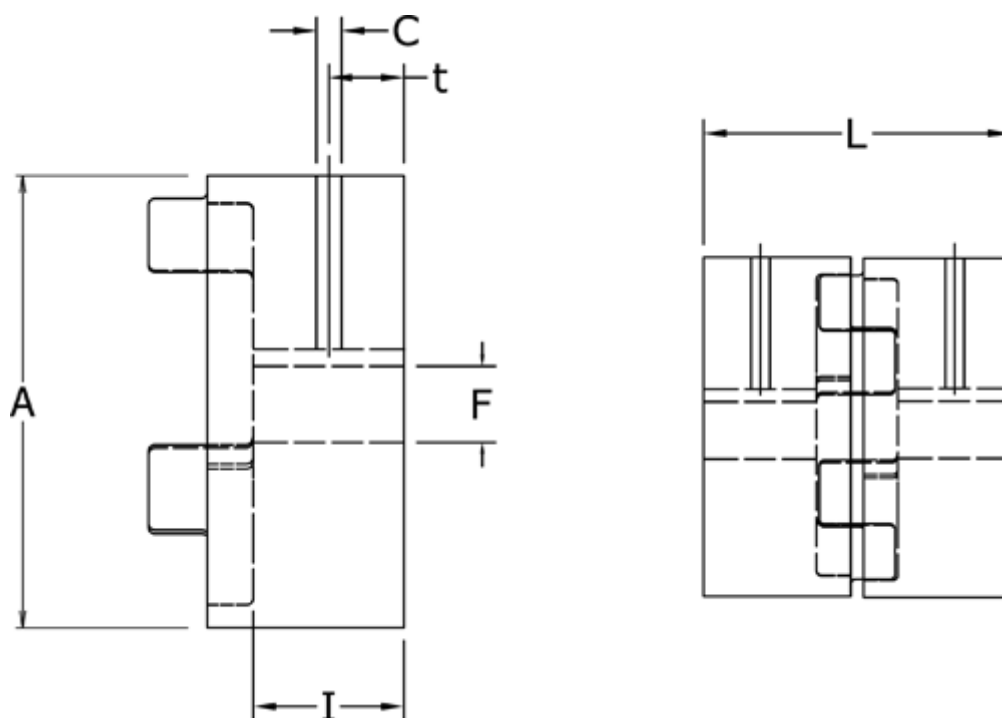

Article number: 3335024F014

Description: Coupling hub Klonex ES 24/28
ALU Aluminium, Bore 14H7 mm w/keyway & setscrew

Measures

A = 55
C = M5
F = 14
I = 30
L = 78
t = 10.0